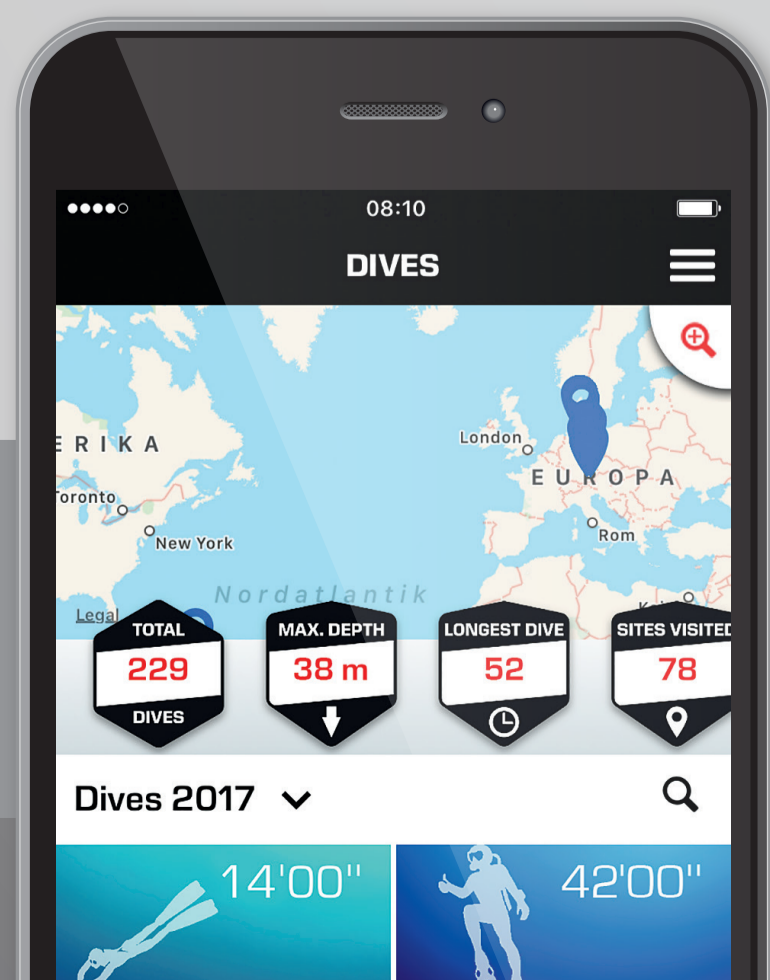

ECOLOGY PROGRAMS

- CORAL IDENTIFICATION
- FISH IDENTIFICATION
- MANTA RAY ECOLOGY
- MARINE ECOLOGY
- SEA TURTLE ECOLOGY
- SHARK ECOLOGY

EXTENDED RANGE

- OPEN CIRCUIT PROGRAMS
- EXTENDED RANGE FOUNDATIONS (OPTIONAL)
- EXTENDED RANGE
- TECHNICAL EXTENDED RANGE
- HYPOXIC TRIMIX
- REBREATHING PROGRAMS
- SCR DIVING
- CCR DIVING
- SCR EXTENDED RANGE
- CCR EXTENDED RANGE
- CCR TECHNICAL EXTENDED RANGE
- CCR HYPOXIC TRIMIX
- OVERHEAD ENVIRONMENT PROGRAMS
- EXTENDED RANGE CAVERN DIVING
- EXTENDED RANGE WRECK DIVING
- CAVE DIVING
- TECHNICAL WRECK DIVING
- FULL CAVE DIVING

DIVE GUIDE

DIVEMASTER

TEACH ECOLOGY PROGRAMS

TRAINING SPECIALIST

ASSISTANT INSTRUCTOR

INSTRUCTOR

OPEN WATER INSTRUCTOR

SPECIALTY INSTRUCTOR PROGRAMS - (SEE LIST)

ADVANCED OPEN WATER INSTRUCTOR

DIVEMASTER INSTRUCTOR

ASSISTANT INSTRUCTOR TRAINER

MASTER INSTRUCTOR

INSTRUCTOR TRAINER

EXPERIENCE RECOGNITION

CENTURY 100 INSTRUCTOR

BRONZE 200 INSTRUCTOR

SILVER 300 INSTRUCTOR

GOLD 500 INSTRUCTOR

PLATINUM 1000 INSTRUCTOR

PLATINUM PRO 5000 INSTRUCTOR

EXTENDED RANGE INSTRUCTOR

EXTENDED RANGE FOUNDATIONS

EXTENDED RANGE

TECHNICAL EXTENDED RANGE

HYPOXIC TRIMIX

SCR DIVING

CCR DIVING

SCR EXTENDED RANGE

CCR EXTENDED RANGE

CCR TECHNICAL EXTENDED RANGE

CCR HYPOXIC TRIMIX

EXTENDED RANGE CAVERN DIVING

EXTENDED RANGE WRECK DIVING

CAVE DIVING

TECHNICAL WRECK DIVING

FULL CAVE DIVING

EXTENDED RANGE INSTRUCTOR TRAINER

REBREATHING INSTRUCTOR TRAINER

iOS

MYSSI APP

SCAN THE QR CODE FOR FREE REGISTRATION